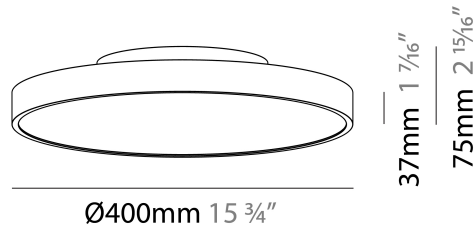

GENERAL

Series: Sign Diva
Subseries: Sign Diva
Brand: Prolicht
Division: Architectural
Mounting Type: Surface
Mounting Location: Ceiling
Subcategory: Ambient

PHYSICAL

Shape: Round
Diameter (mm): 400
Diameter (in): 15 ³/₄
Height (mm): 75
Height (in): 2 ¹⁵/₁₆
Light Distribution: Direct / Indirect
Weight (kg): 2.302
Weight (lbs): 5.075
Diffuser: Direct - PMMA - Opal/Micro-Prism/Sparkling Secret/Vintage Industrial with Shine Ring / Indirect - White/Yellow/Orange/Red/Blue/Green
Fixture Finish: SSR / BKV / CWI / CRY / HAB / UFT / ITA / RUA / FTG / MYG / LOD / PUS / FRO / FUP / KIA / POP / BLS / SPG / MEY / GOH / GUM / CHC / COM / ABZ / JAG / OBR / MOS / ROR
Fixture Material: Extruded Aluminum / Steel

ELECTRICAL

Lamp Type: LED (Zhaga Standard)
Input Wattage (W): 19.8
Total Output Wattage (W): 16
Dimming: Tri-Mode (Non-Dimming and Phase Dimming (120Vac only) and 0-10V Dimming)
Driver Included: Yes
Driver Location: Integrated
Driver Type: Constant Current - Universal
Driver Class: Class 2
Input Voltage (V): 120 - 277
Constant Current (MA): 500

LED

Color Temperature (*K): 3000 / 3500 / 4000
Max. Delivered Lumen (lm): 2280 / 2313 / 2360
CRI: >90 CRI
Lamp Life (hrs): 50000

OPTICAL

RATINGS AND CERTIFICATIONS

Certified By: Certified for North American Standards
IP rating: IP20