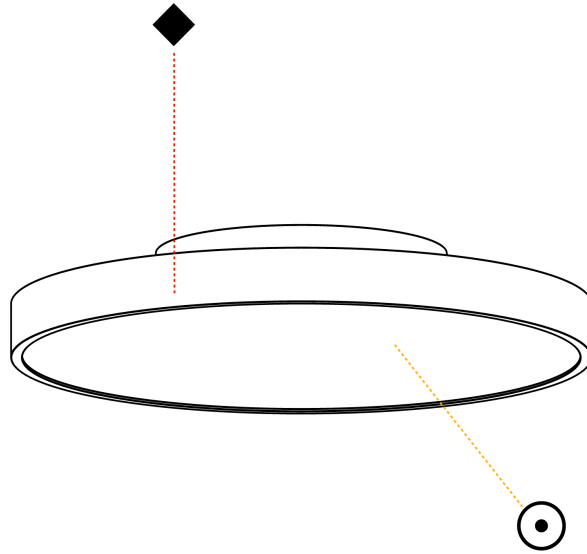

A3D091-

PROJECT	_____
TYPE	_____
SPECIFIER	_____
QUANTITY	_____
DATE	_____